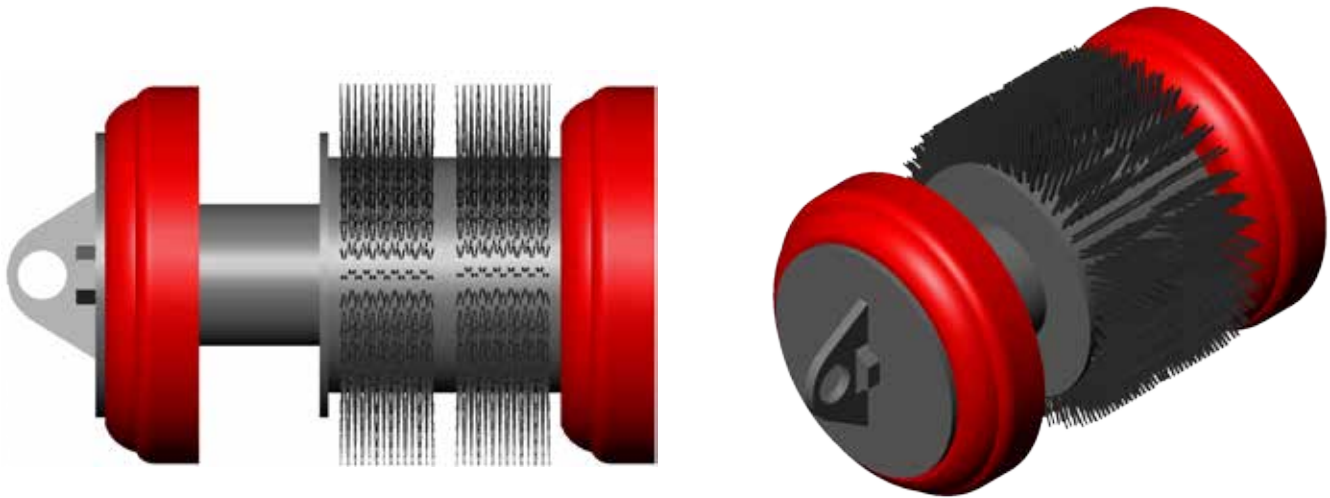

# SCRAPER CUP

## DC2R

6-14" (152-356mm)

Apache series DCR cleaning pigs are used to remove debris from pipelines thereby improving valuable flowrates. DC2R pigs come standard with two Apache Series C cups manufactured from high quality Reliathane.

### Features:

Elements and brushes can be easily replaced to provide additional service. Similar in design to the SCR pigs, the DCRs are equipped with two fixed steel brushes to further enhance cleaning performance.