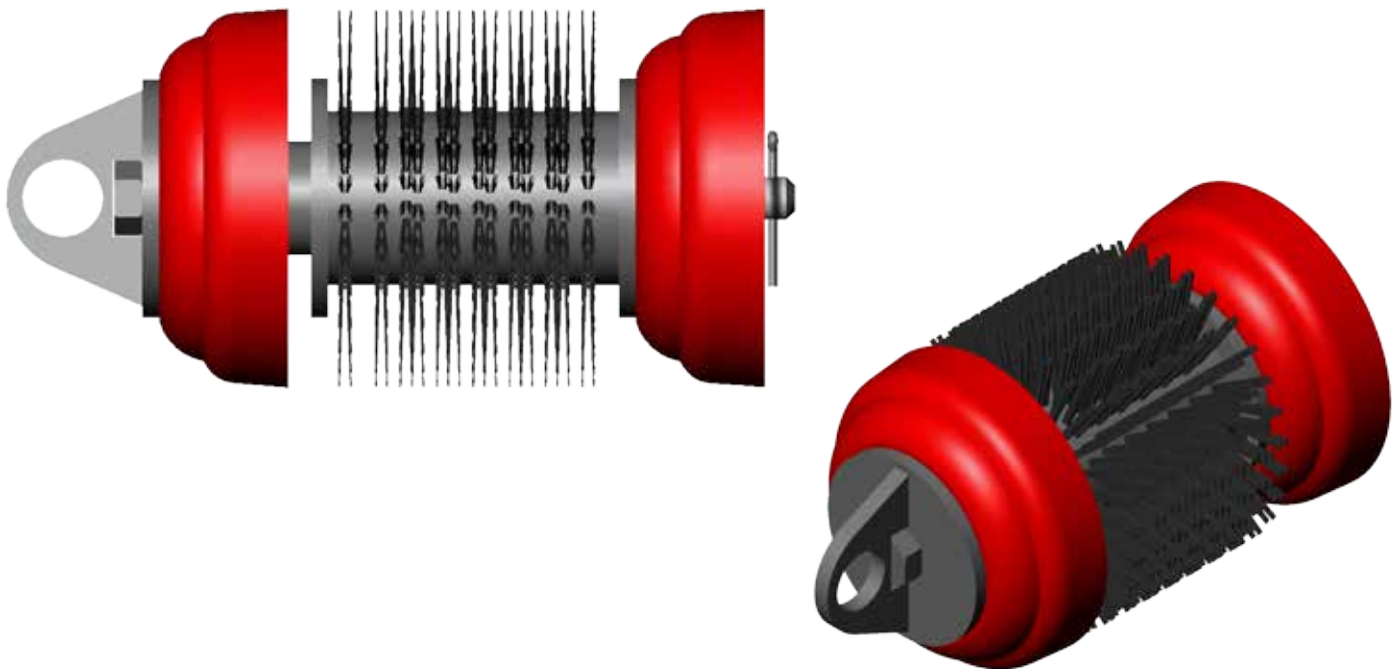

# SCRAPER CUP

## SC2A

3-4" (76-102mm)

The series SCA cleaning pigs improve flow rate deficiencies in small gathering lines. The ability to negotiate sharp bends and the cleaning capability of the Series HDPE-PB brush make the SCA an efficient cleaning tool.

### Features:

The SC2A pigs come standard with two Apache Series C cups manufactured from high quality Reliathane. Elements and brushes can be easily replaced to provide additional service.