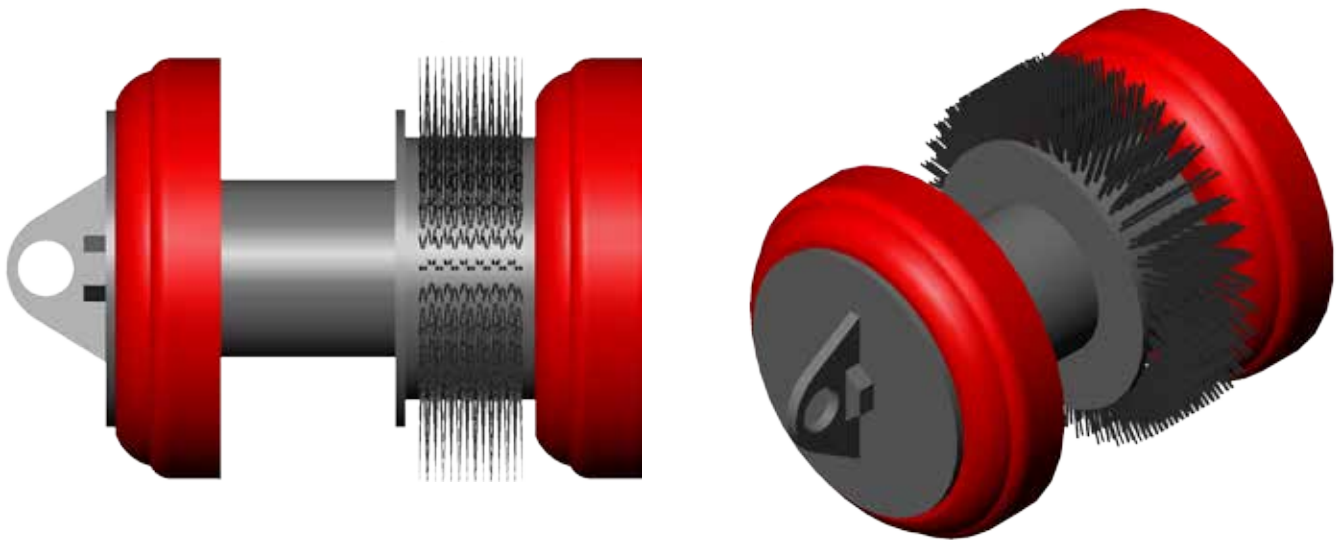

# SCRAPER CUP

## SC2R

6-14" (152-356mm)

The series SCR cleaning pigs are designed to aggressively remove debris from pipelines. Effective in all types of pipelines, the aggressive fixed steel brush provides optimal cleaning ability.

### Features:

The SC2R pigs come standard with two Apache Series C cups manufactured from high quality Reliathane. Elements and brushes can easily be replaced to provide additional service.

### Options:

- Circular flat carbon steel, stainless steel, pencil or plastic brushes.
- Aluminum or steel gauging plates are available in either slotted or standard styles.
- Magnets available.