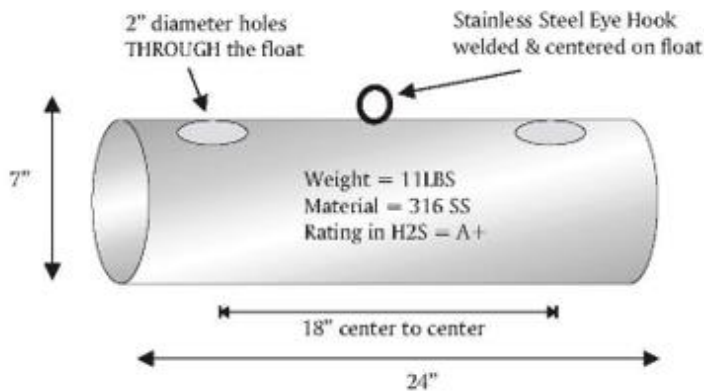

STAINLESS STEEL FLOAT

- Highest corrosion & temperature resistance
- Made to fit through standard 8" thief hatch