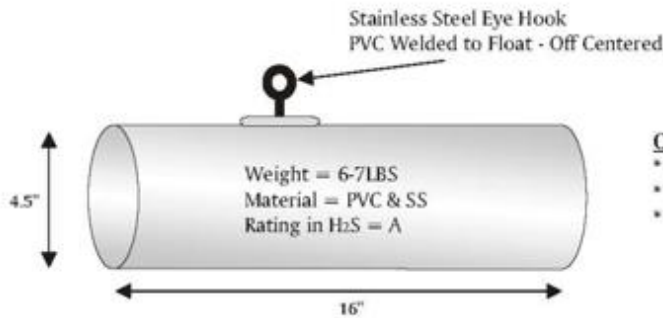

## Description

#### OFF-CENTER PVC FLOAT

- \* OFF-CENTERED & weighed to one side
- \* Ideal for usage without float guide wires
- \* Made to fit through standard 8" thief hatch