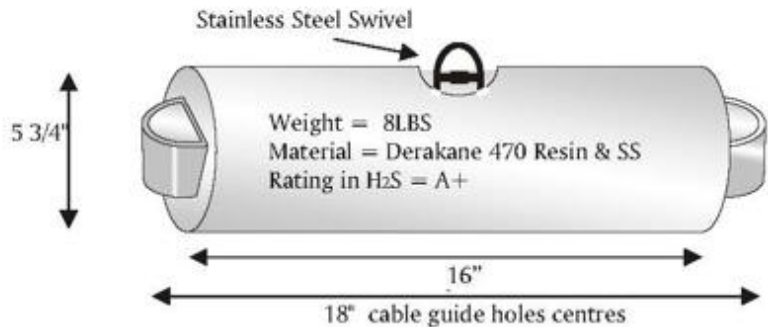

STAINLESS STEEL FLOAT

- Highest corrosion & temperature resistance
- Made to fit through standard 8" thief hatch